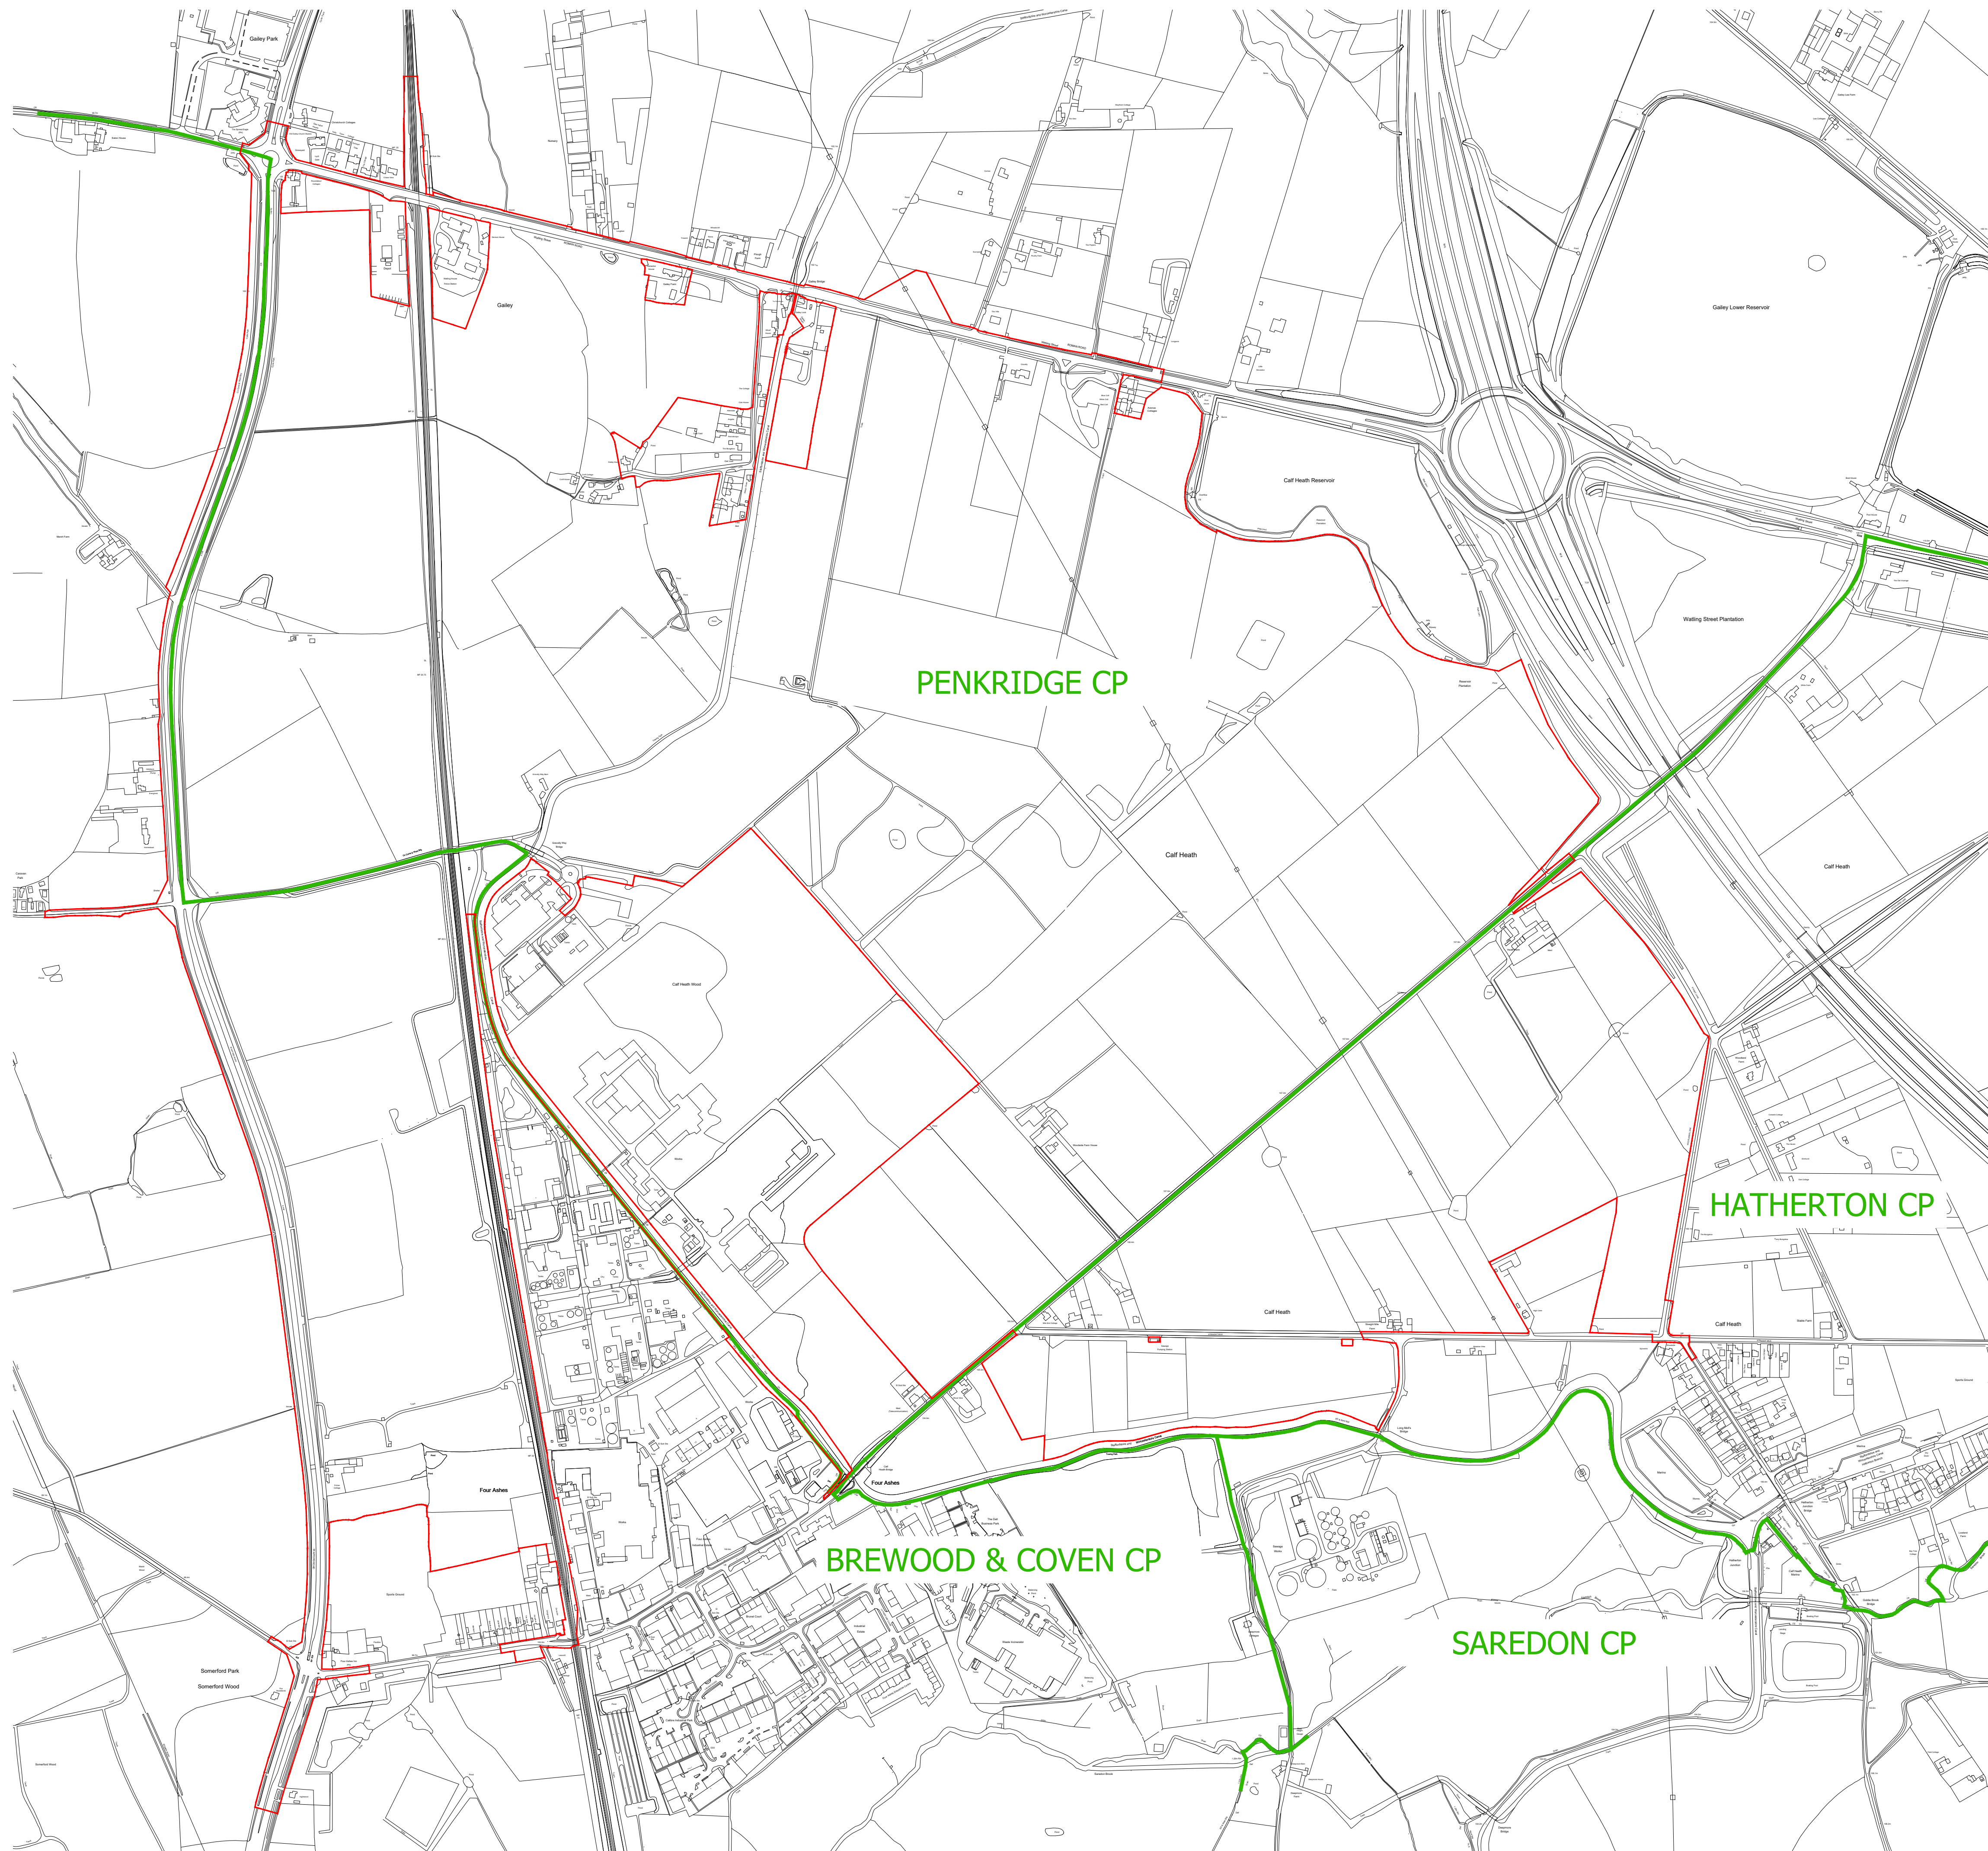

0m 50m 100m 200m 500m

- Order Limits
- Parish Boundaries

Revisions		West Midlands Interchange	
Project THE WEST MIDLANDS RAIL FREIGHT INTERCHANGE ORDER 2020			
Drawing Status SUBMISSION			
Drawing Title ORDER LIMITS AND PARISH BOUNDARIES PLAN		Drawing Size A1	
Regulation 5 (2) (o)	Document 2.4		
Drawn SM	Date MARCH 2018	Scale 1: 5000	Reviewed PS
Drawing No. 4990 - 00011	Rev. 06		